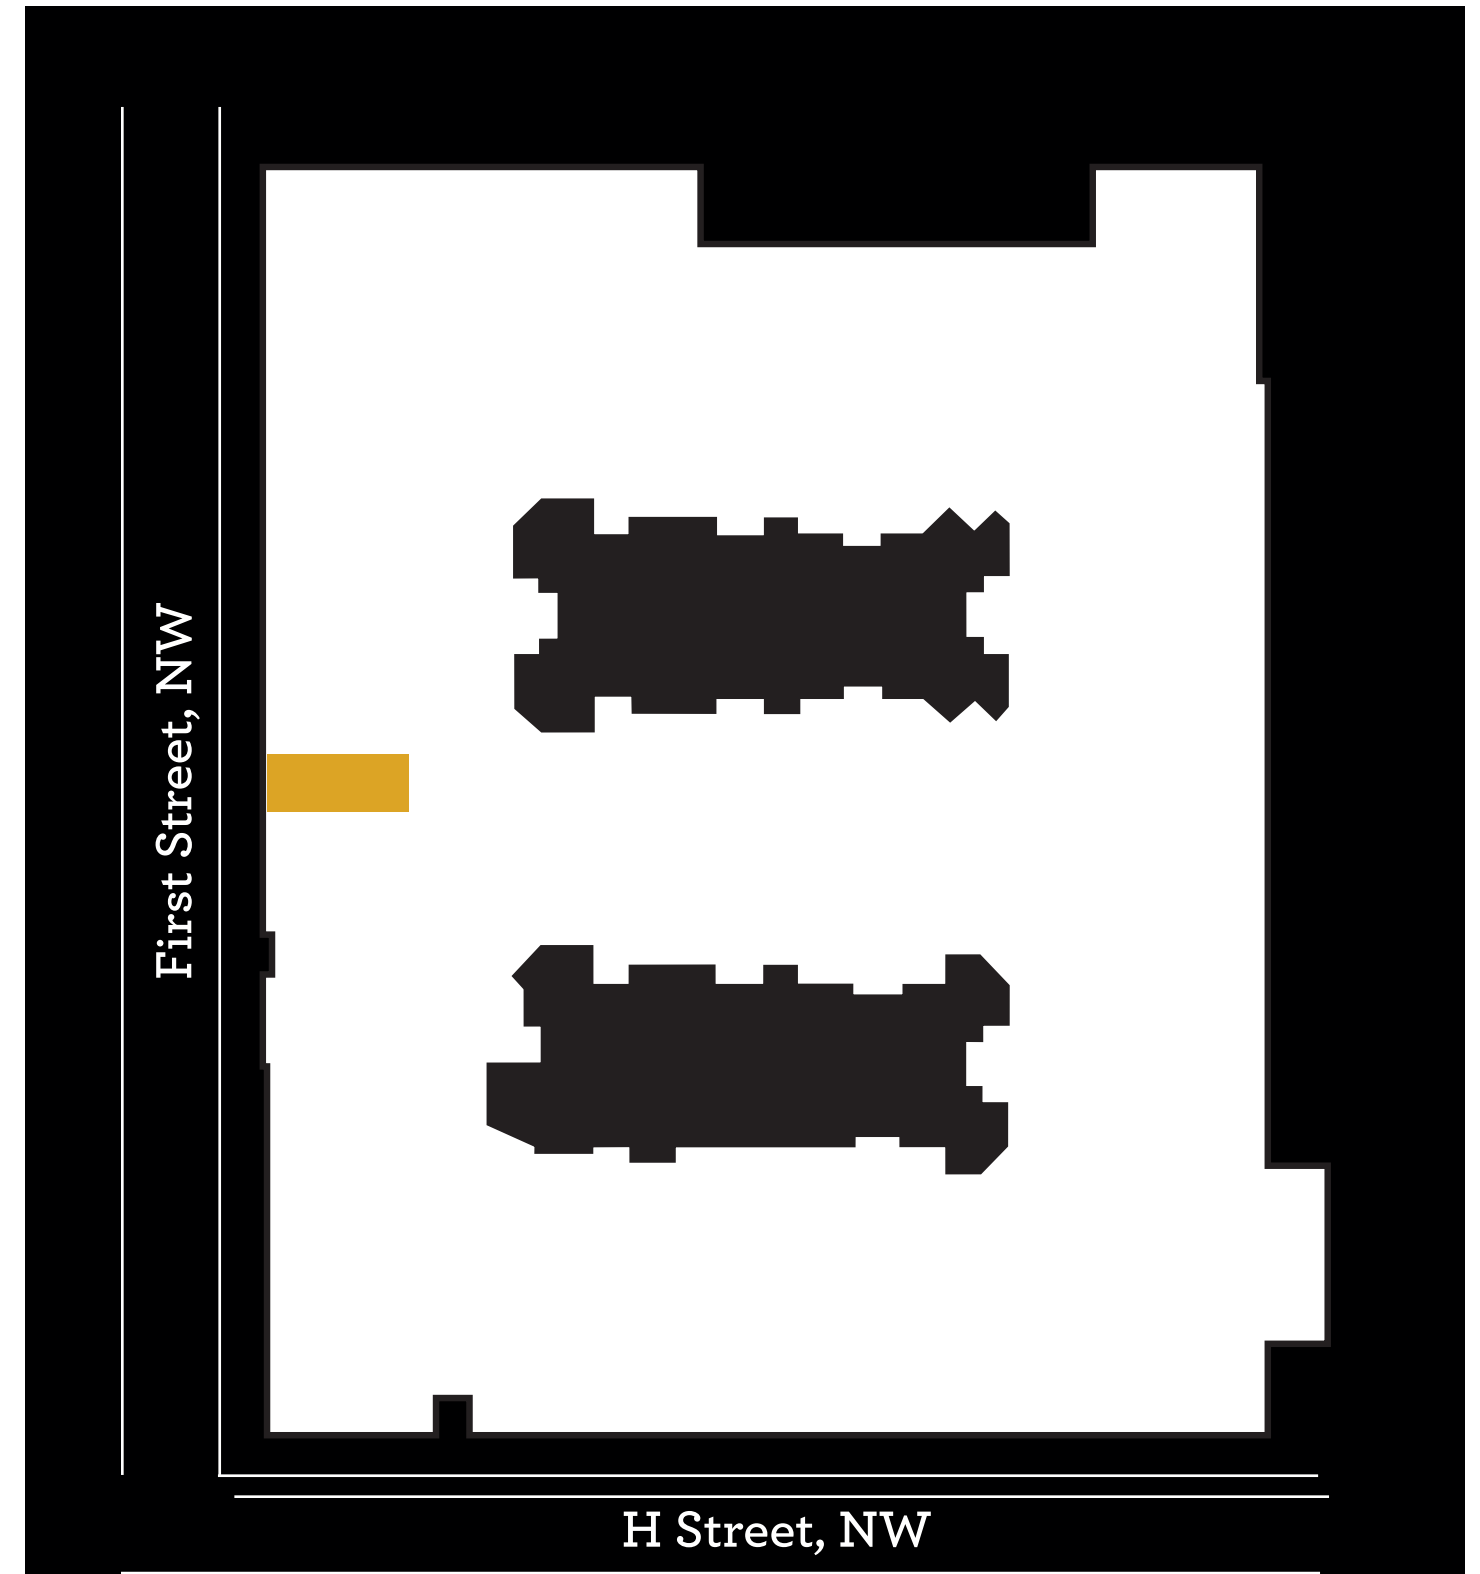

Artist's renderings and actual floor plans may differ. All dimensions are approximate. Variances may occur.

**S** S03

Studio, 1 Bath — 511 sf

Residence # \_\_\_\_\_ Rate \$ \_\_\_\_\_

[LiveAt77H.com](http://LiveAt77H.com)

77 H Street, NW / Washington, DC 20002